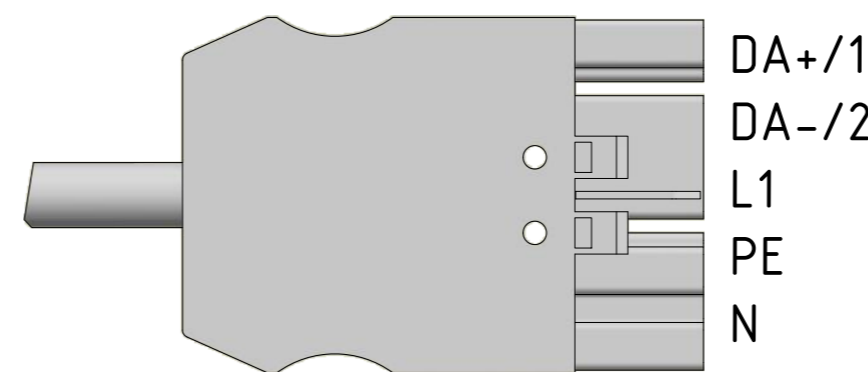

ATTENTION! Length (C) is the absolut maximum through-wiring distance.
It is advised to leave some leeway for assembling (e.g. if the cable needs to be bend etc.).

Pituus (C) toleranssi ±0,1m
The stated length (C and D) tolerance ±0,1m

Liitoskaapeli:
Connection cable:

D (1 : 1)
(5x1,5mm²)

D (1 : 1)
(3x1,5mm²)

Wago pistoliitinkaapeli (IP20):
Wago connection cable, plug (IP20):

E (1 : 1)

WAGO Winsta Midi 771 MALE connector
(5x2,5mm²)

Esimerkki Wago pistoliitinkaapelivalinnoista:
Example of Wago connecting cable codes:
-4WHFDA (Wago DALI cable 4m male, H05Z1Z1-F 5G2.5, halogen-free)