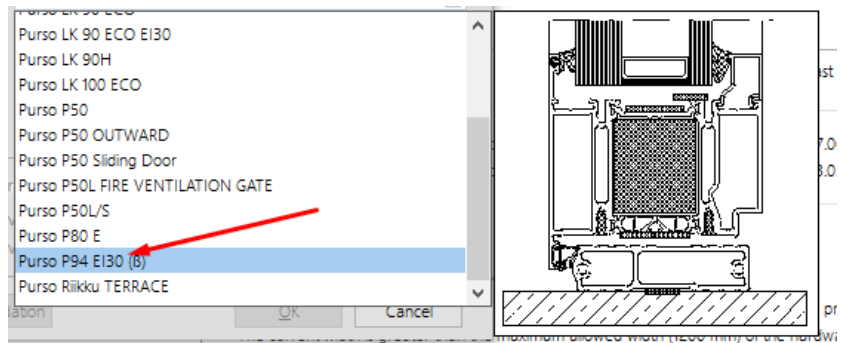

News Letter

DataBase - 2519

What's New 2022-08:

- P94 fire door added to PursoCal

- Screws price update

▲ Number	From Quantity	Discount group	Price
RUUVI4819_25	0	ACCESSORIES	0.120 EUR/pc

- LK78SW, LK78X, LK100eco – beta removed

- P50, profile- 5011608 fixed position

- LK78SW to P50L façade compensators added

- LK78SW to P50L fixed U-value

Assignment of U Values to Areas

No.	Description	Area (m ²)	U Value (W/(m ² K))	Perimeter (m)	Psi Value (W/m...)	Test...
6	5021624 SOLKSLE. F	0.043	1,6			
7	5021624 SOLKSLE. F	0.043	1,6			
8	5021624 SOLKSLE. F	0.021	1,6			
10	5021397 SOLKSLE. F	0.032	1,6			
11	5021397 SOLKSLE. F	0.055	1,6			
12	5021397 SOLKSLE. F	0.024	1,6			
13	5021624 SOLKSLE. F	0.041	1,6			