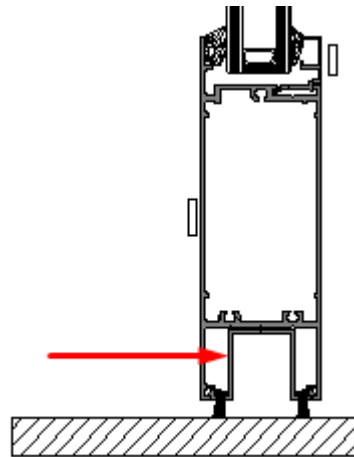

News Letter

DataBase - 2519

What's New 2022-08:

- P94 fire door added to PursoCal

- Screws price update

▲ Number	From Quantity	Discount group	Price
RUUVI4819_25	0	ACCESSORIES	0.120 EUR/pc

- LK78SW, LK78X, LK100eco – beta removed

- P50, profile- 5011608 fixed position

- LK78SW to P50L façade compensators added

- LK78SW to P50L fixed U-value

Assignment of U Values to Areas

No.	Description	Area (m ²)	U Value (W/(m ² K))	Perimeter (m)	Psi Value (W/m...)	Test...
6	5021624 SOLKSLE. F	0.043	1,6			
7	5021624 SOLKSLE. F	0.043	1,6			
8	5021624 SOLKSLE. F	0.021	1,6			
10	5021397 SOLKSLE. F	0.032	1,6			
11	5021397 SOLKSLE. F	0.055	1,6			
12	5021397 SOLKSLE. F	0.024	1,6			
13	5021624 SOLKSLE. F	0.041	1,6			